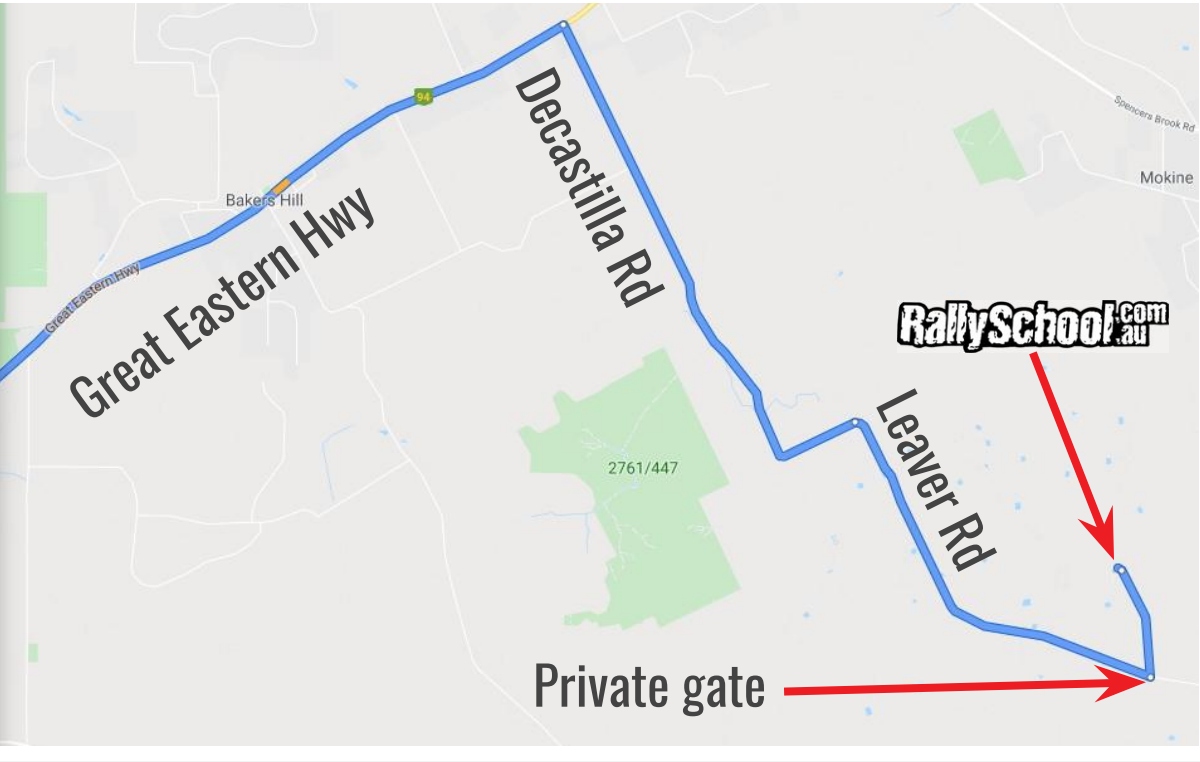

### DIRECTIONS

- 1 Travel towards Kalgoorlie from Perth along the Great Eastern Highway.
- 2 3.5km past the famous Bakers Hill Pie Shop turn right into DeCastilla Road. This road has two way traffic, is narrow and slippery after it changes to gravel.
- 3 Follow the main road onto Leaver Road, drive 4.5km and then turn left into the front gate of Winvale Pastoral Company. Please open the gate and close it after your car.
- 4 Follow the road in front of you parallel to the fence, then wait at our meet point sign to be collected by one of our team.

You can find Rally School Perth in the Bakers Hill region, an hour from suburban Perth.

This part of the Perth Hills has famous 'ball bearing' gravel, typical of Western Australia, and will truly test your driving skills!