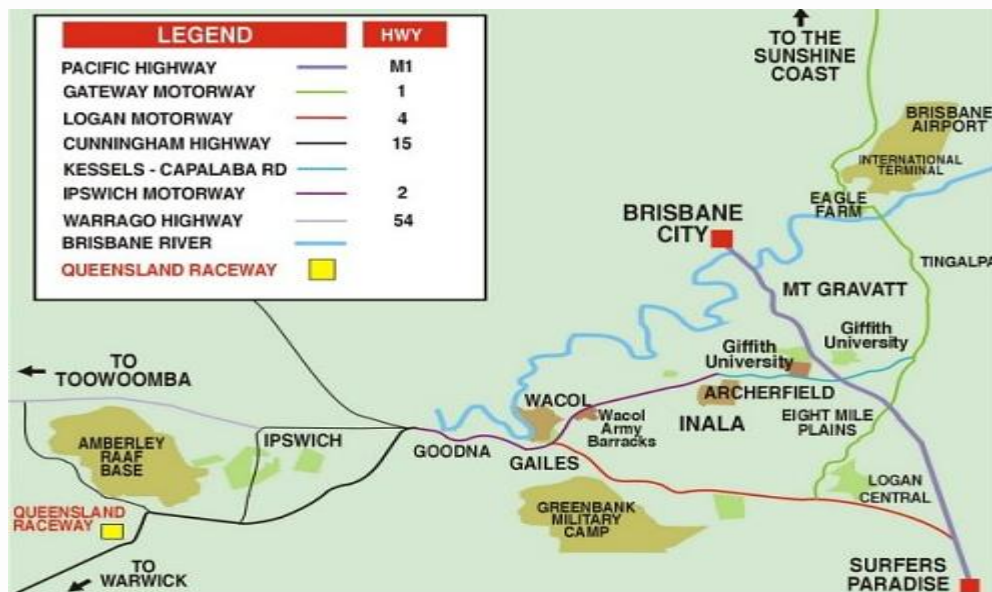

## RALLY DRIVING COURSES

### WILLOWBANK RACEWAY, QUEENSLAND

### HOW TO GET THERE

- 👉 When you turn in to Champions Way make your way to the gate (indicated by arrow) at the Ipswich West Moreton Auto Club (sign on fence).
- 👉 Once inside the gate head towards the Control Tower where you will meet the Sideways Action Staff.
- 👉 If you need to contact us at any time, please call 02 9674 3300.