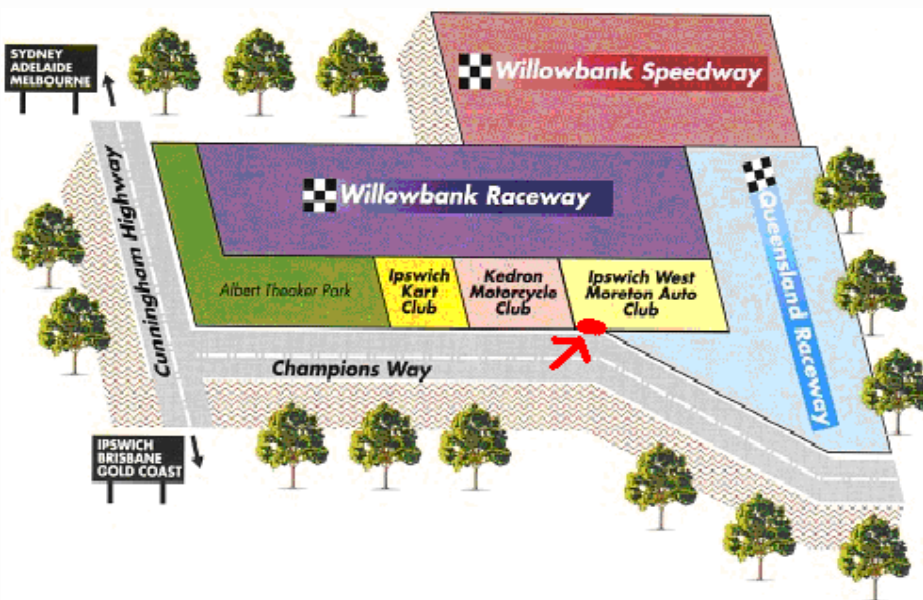

## RALLY DRIVING COURSES

### WILLOWBANK RACEWAY, QUEENSLAND

### HOW TO GET THERE

- 👉 When you turn in to Champions Way make your way to the gate (indicated by arrow) at the Ipswich West Moreton Auto Club (sign on fence).
- 👉 Once inside the gate head towards the Control Tower where you will meet the Sideways Action Staff.
- 👉 If you need to contact us at any time, please call 02 9674 3300.