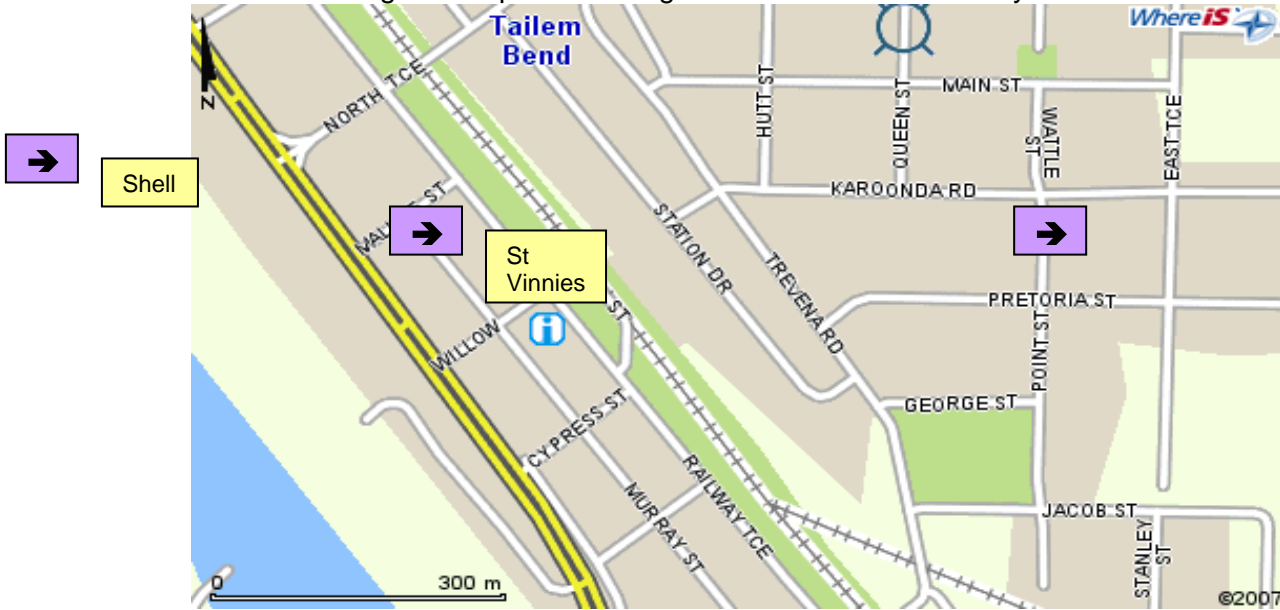

RALLY DRIVING - TAILEM BEND RACEWAY, SOUTH AUSTRALIA

Karoonda Rd, Tailem Bend

Following is a map on how to get to the Tailem Bend Rally Cross Track.

FROM ADELAIDE:

- Travel along the S.E. Freeway through Murray Bridge to Tailem Bend
- Enter Tailem Bend and continue towards Melbourne
- Turn LEFT at the Shell Service Station into NORTH TCE
- Turn RIGHT immediately after the railway crossing into STATION DR
- Travel along Station Dr and turn LEFT at St Vinnies into KAROONDA RD
- Continue along for 1km and turn RIGHT just after the 80km/hr sign into RACECOURSE RD
- Straight through the gate and park on the LEFT with the other cars
- Once you have arrived proceed to the red 'tent' area to book-in

X marks the spot

If you have any trouble finding us call 1800 208 000