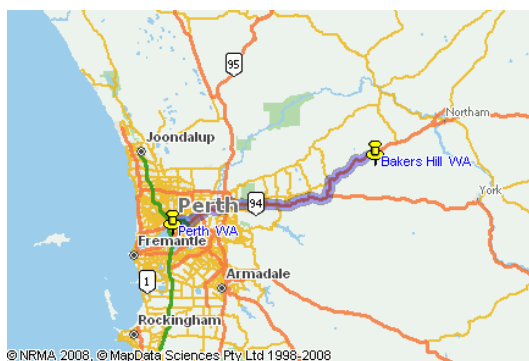

## RALLY DRIVING COURSES – BAKERS HILL, WESTERN AUSTRALIA

### **HOW TO GET THERE**

- **Travel along the Great Eastern Highway (N94) from Perth heading towards Kalgoorlie. 1km Past The Famous Bakers Hill Pie Shop you will reach a 100km/hr zone then follow east, until you reach the intersection with Decastilla Rd. Turn Right Here (towards Mount Ronan).**
- **Reset your trip Metre here.. caution this road is narrow, cresty, very slippery and 2 way traffic.**
- **0.00km Intersection with Great Eastern Highway and Decastilla Rd**
- **4.00km Road changes to gravel**
- **5.10km CAUTION Road goes Left Downhill**
- **6.00km Keep Right (sign Post) Leaver Road**
- **10.6km Turn left into the Front Gate. Please open and close the gate. Winvale Pastoral Company.**
- **Follow the road in front of you parallel to the fence. Straight on at the double gate, then wait adjacent to our meet point sign to be collected by one of our team.**
- **PLEASE NOTE THIS IS A WORKING FARM WITH SHEEP & CATTLE ROAMING FREE - PLEASE LEAVE GATES AS YOU FIND THEM**

If you have any problems with directions please call us on 1800 208 000